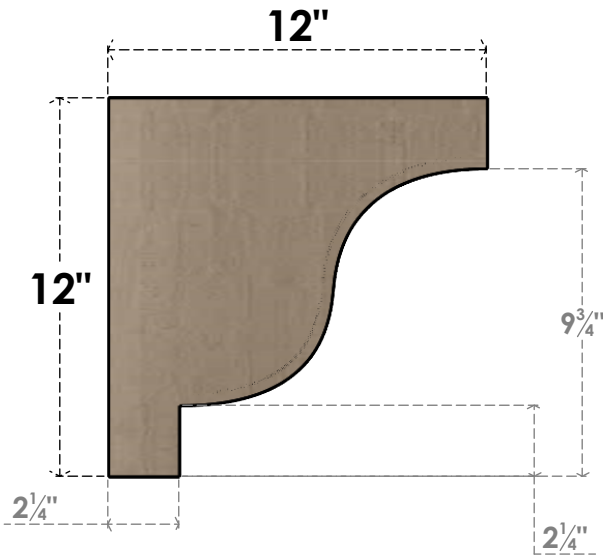

ITEM NUMBER: CORU06X12X12NEWRCPR

6"W X 12"D X 12"H SERIES 1 CLASSIC NEWPORT ROUGH CEDAR
TIMBERTHANE FAUX WOOD CORBEL, PRIMED

SIDE PROFILE

FRONT PROFILE

ISOMETRIC

EKENA MILLWORK
2300 WEST MAIN ST.
CLARKSVILLE, TX 75426
TOLL FREE: 866-607-0453
WWW.EKENAMILLWORK.COM

NOTES

1. INSTALLATION TO BE COMPLETED IN ACCORDANCE WITH MANUFACTURER'S SPECIFICATIONS.
2. DRAWING MAY NOT BE TO SCALE
3. THIS DRAWING IS INTENDED FOR DESIGN AND PLANNING PURPOSES ONLY.
4. ALL INFORMATION CONTAINED HEREIN WAS CURRENT AT THE TIME OF DEVELOPMENT BUT MUST BE REVIEWED AND APPROVED BY THE PRODUCT MANUFACTURER TO BE CONSIDERED ACCURATE.
5. TIMBERTHANE ARCHITECTURAL PRODUCTS ARE MADE FROM HIGH DENSITY URETHANE AND COME FACTORY PRIMED