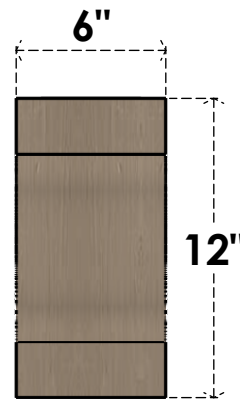

ITEM NUMBER: CORU06X12X12NEWRCPR

6"W X 12"D X 12"H SERIES 1 CLASSIC NEWPORT ROUGH CEDAR
TIMBERTHANE FAUX WOOD CORBEL, PRIMED

SIDE PROFILE

FRONT PROFILE

ISOMETRIC

EKENA MILLWORK
2300 WEST MAIN ST.
CLARKSVILLE, TX 75426
TOLL FREE: 866-607-0453
WWW.EKENAMILLWORK.COM