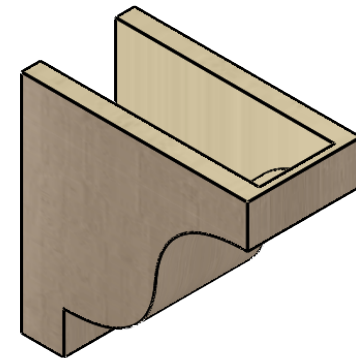

ITEM NUMBER: CORU06X12X12NEWRCPR

6"W X 12"D X 12"H SERIES 1 CLASSIC NEWPORT ROUGH CEDAR
TIMBERTHANE FAUX WOOD CORBEL, PRIMED

SIDE PROFILE

FRONT PROFILE

ISOMETRIC

EKENA MILLWORK
2300 WEST MAIN ST.
CLARKSVILLE, TX 75426
TOLL FREE: 866-607-0453
WWW.EKENAMILLWORK.COM

NOTES

1. INSTALLATION TO BE COMPLETED IN ACCORDANCE WITH MANUFACTURER'S SPECIFICATIONS.
2. DRAWING MAY NOT BE TO SCALE
3. THIS DRAWING IS INTENDED FOR DESIGN AND PLANNING PURPOSES ONLY.
4. ALL INFORMATION CONTAINED HEREIN WAS CURRENT AT THE TIME OF DEVELOPMENT BUT MUST BE REVIEWED AND APPROVED BY THE PRODUCT MANUFACTURER TO BE CONSIDERED ACCURATE.
5. TIMBERTHANE ARCHITECTURAL PRODUCTS ARE MADE FROM HIGH DENSITY URETHANE AND COME FACTORY PRIMED